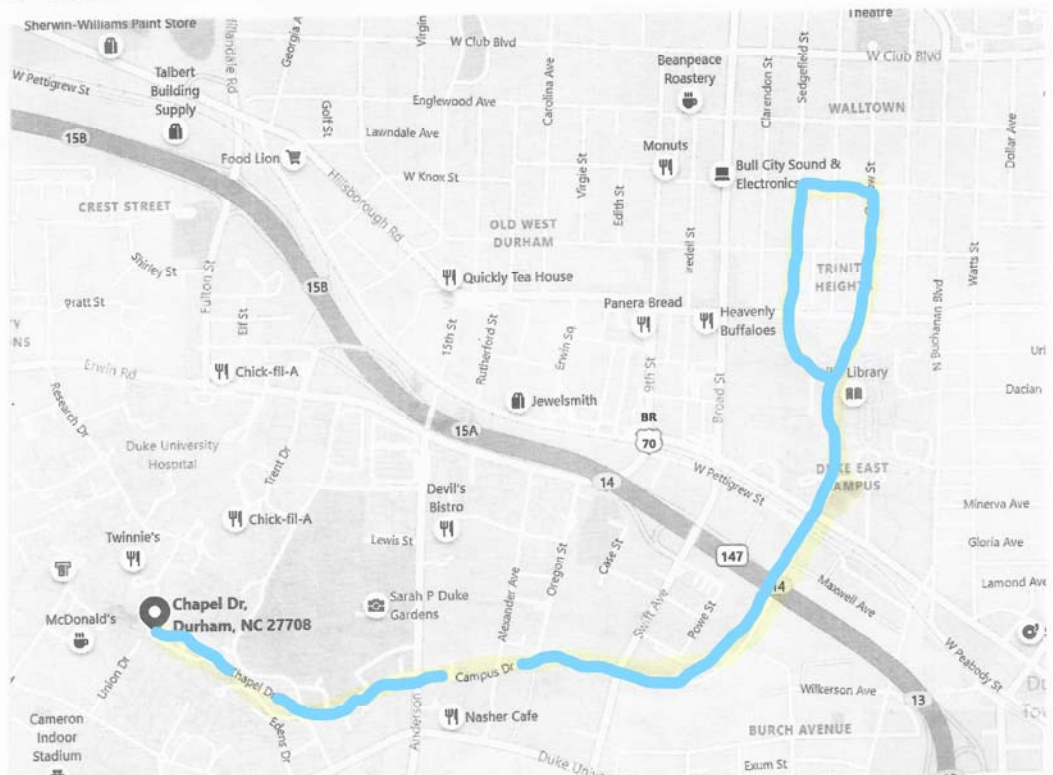

Route for 2024

CROP Walk route: Step off in front of Duke Chapel to the circle. Left on Campus Drive to East Campus. Through East Campus past Lily Library to Markham Ave. Cross Markham and head north on Onslow St. Left at Knox St. to Sedgefield St. Left on Sedgefield return to Markham and retrace the route back to Duke Chapel.

Walkers who desire a shorter route are welcome to turn around at any point